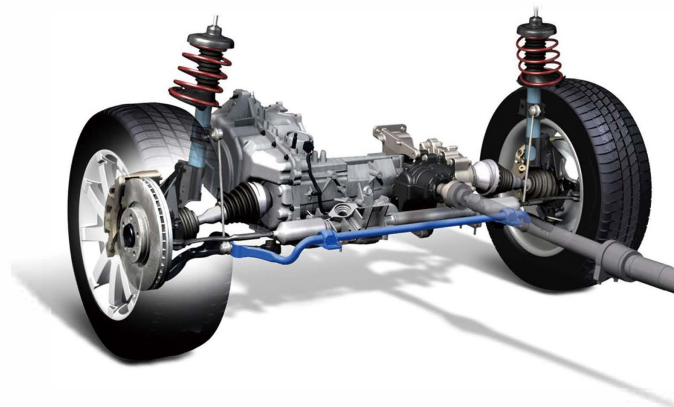

PRODUCT

PROFESSIONAL
AUTO PARTS INDUSTRY LEADER

CONTENTS/§

TO PROVIDE YOU WITH THE MOST PROFESSIONAL
AUTO WEARING PARTS SERVICE

01	TIE ROD END	-	07-14
02	STABILISER	-	15-31
03	BRAKE PAD	-	32-43
04	FILTER	-	44-62

01

CHASSIS PART

ONE-STOP PROFESSIONAL
AUTO WEARING PARTS PROVIDER

AUTOMOBILE CHASSIS CONSISTS OF FOUR PARTS:
TRANSMISSION SYSTEM, DRIVING SYSTEM, STEERING
SYSTEM AND BRAKING SYSTEM.

TIE ROD END

THE BALL JOINT IS WIDELY USED IN
THE INDEPENDENT SUSPENSION
SYSTEM. THE MAIN FUNCTION OF
BALL HEAD PIN IS TO REALIZE UP
AND DOWN BOUNCING AND
TURNING MOVEMENT OF THE
WHEEL.

STABILISER

THE FUNCTION OF THE BALANCE
BAR IS THAT WHEN THE HORIZON-
TAL HEIGHT OF THE LEFT AND RIGHT
WHEELS IS DIFFERENT, IN ORDER TO
PREVENT THE TORSION OF THE BAR
BODY, THE BALANCE BAR WILL PRO-
DUCE ANTI-TILT RESISTANCE TO IN-
HIBIT THE ROLLING OF THE BODY.